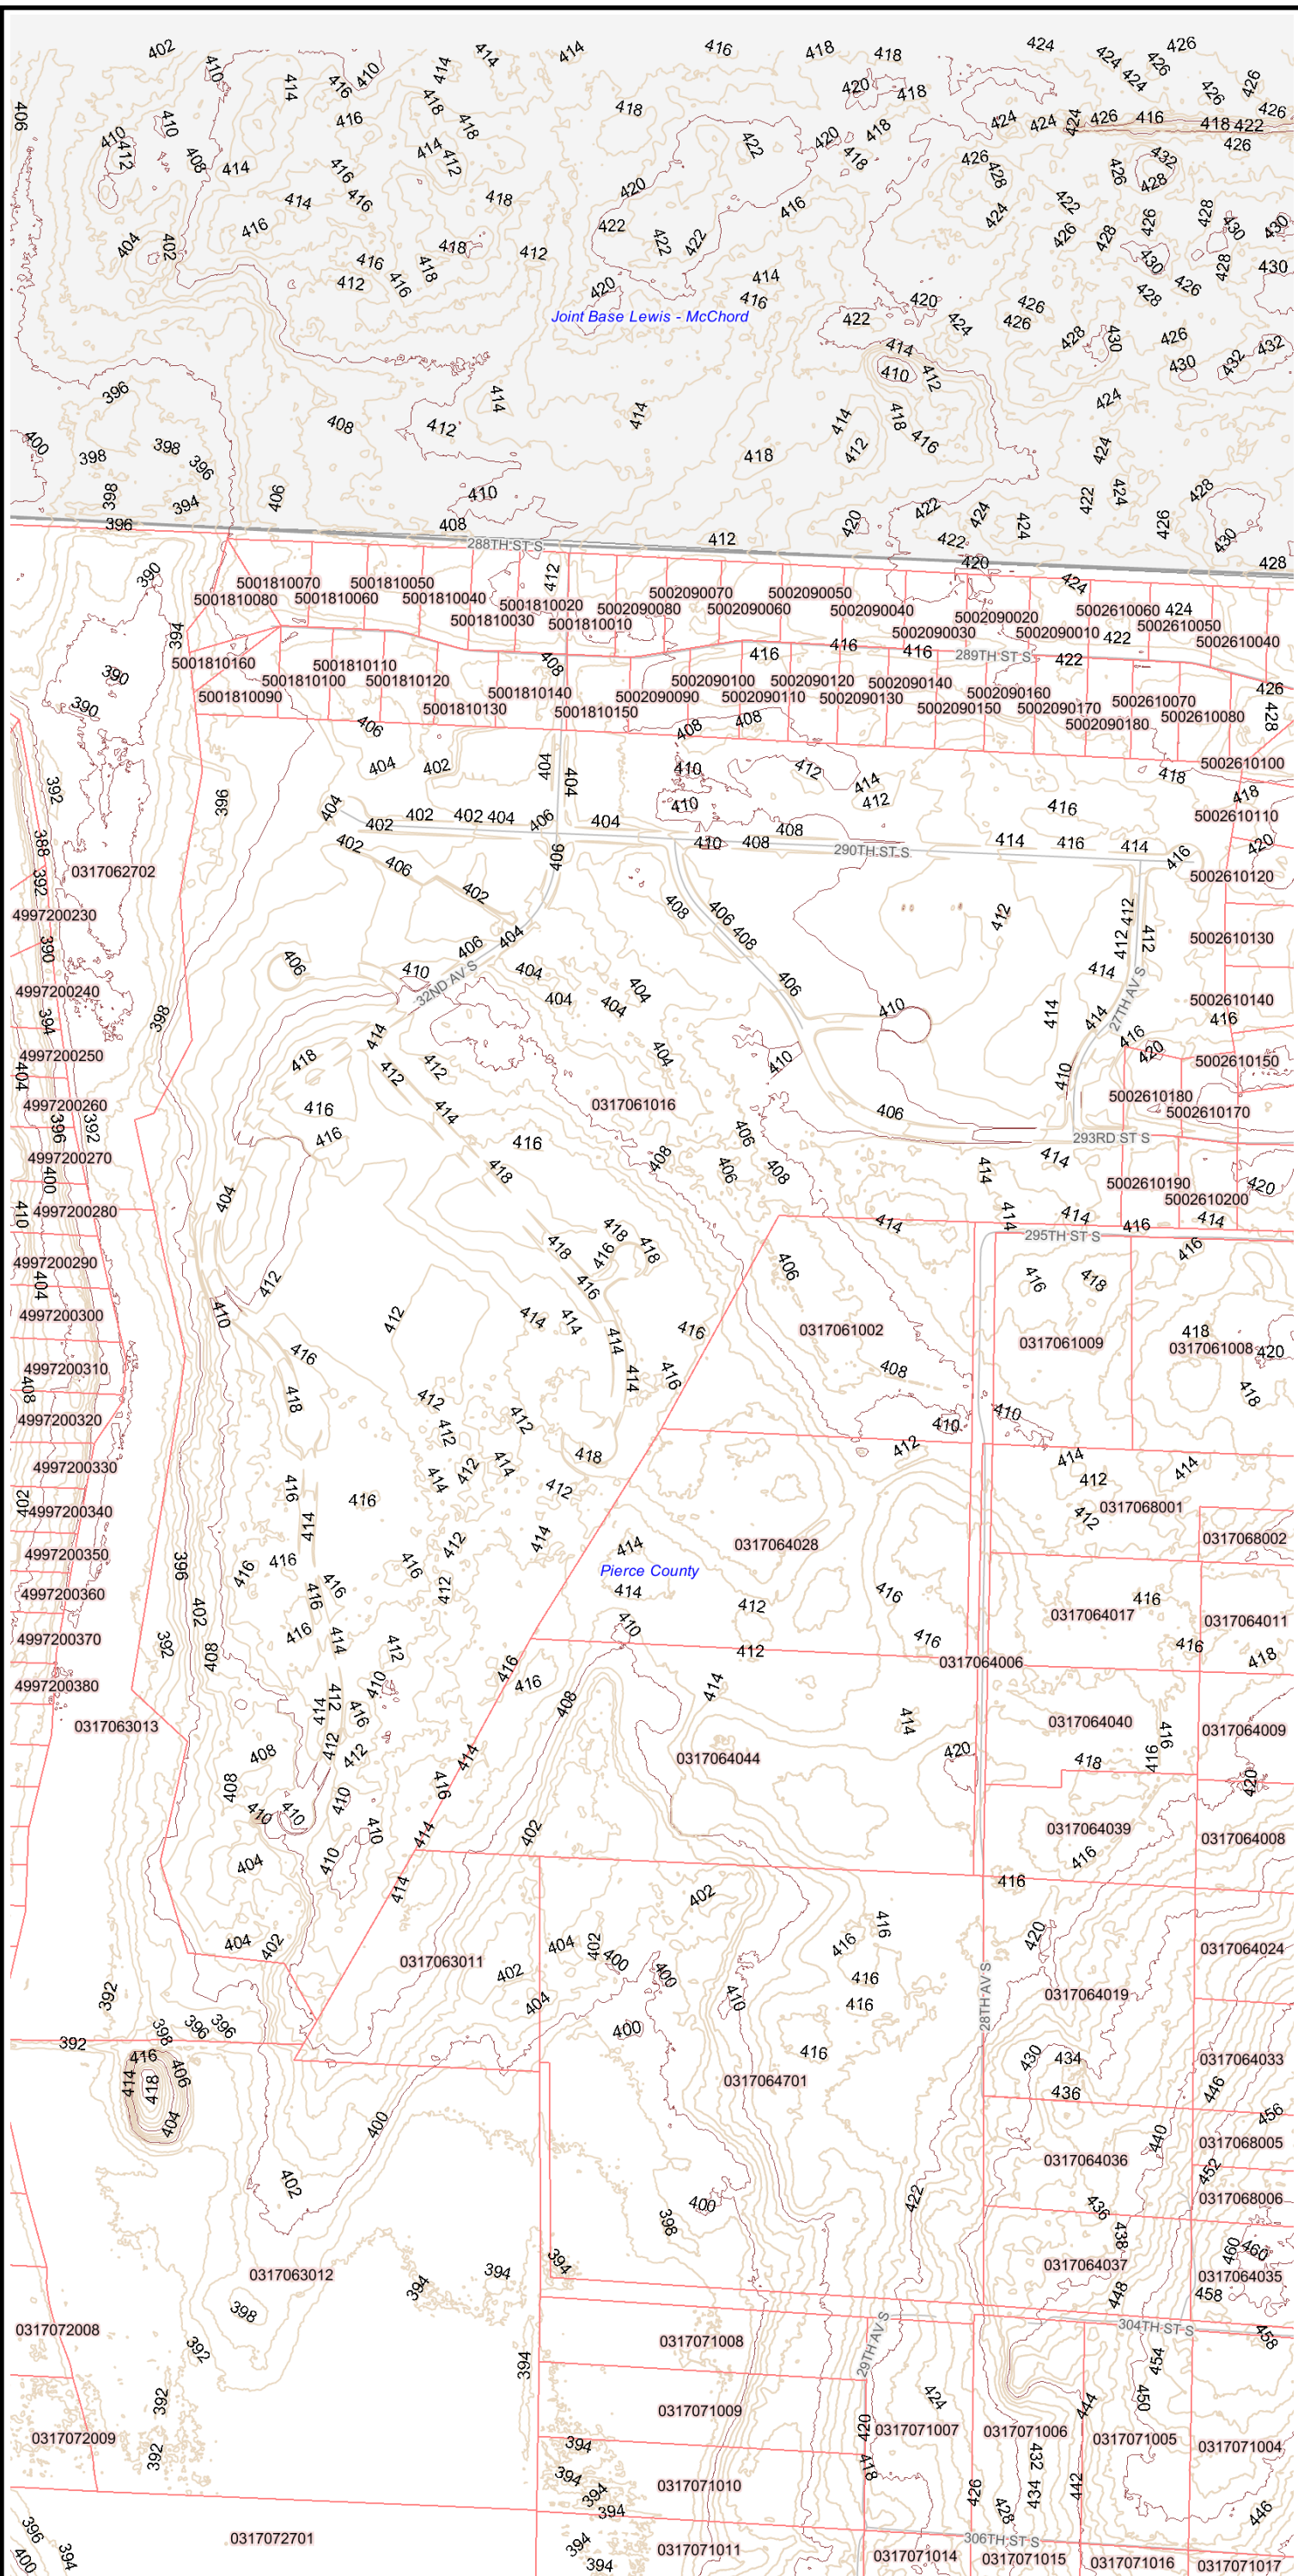

2008 Contours

Map Legend

Tax Parcels

- Base Parcel
- Condominium
- Other

Contours - 2008

- 10' Contour Line
- 2' Contour Line

Roads

- Interstate
- Limited Access State Routes
- Other State Routes
- Ramps
- Major Arterial
- Collector
- Local Access

Pierce County Basemap

- Unincorporated County
- Tacoma
- Lakewood, Edgewood, Bonney Lake, Buckley, South Prairie
- Steilacoom, Fircrest, Fife, Gig Harbor, Orting, Eatonville, Roy, Carbonado, Wilkeson, Mt Rainier
- University Place, Puyallup, Auburn
- DuPont, Milton, Sumner
- Fort Lewis, McChord, McNeil Island
- Water

Scale 1:6,000

3/14/12 1:49 PM

2601 S. 35th, Ste 200
Tacoma, WA 98409
Phone: (253) 473-4494

The map features are approximate and are intended only to provide an indication of said feature. Additional areas that have not been mapped may be present. This is not a survey. The orthophotos may not align with other data. Pierce County assumes no liability for variations ascertained by actual survey. All data is expressly provided AS IS and WITH ALL FAULTS. PierceCounty makes no warranty of fitness for a particular purpose.

Job Number: 26693